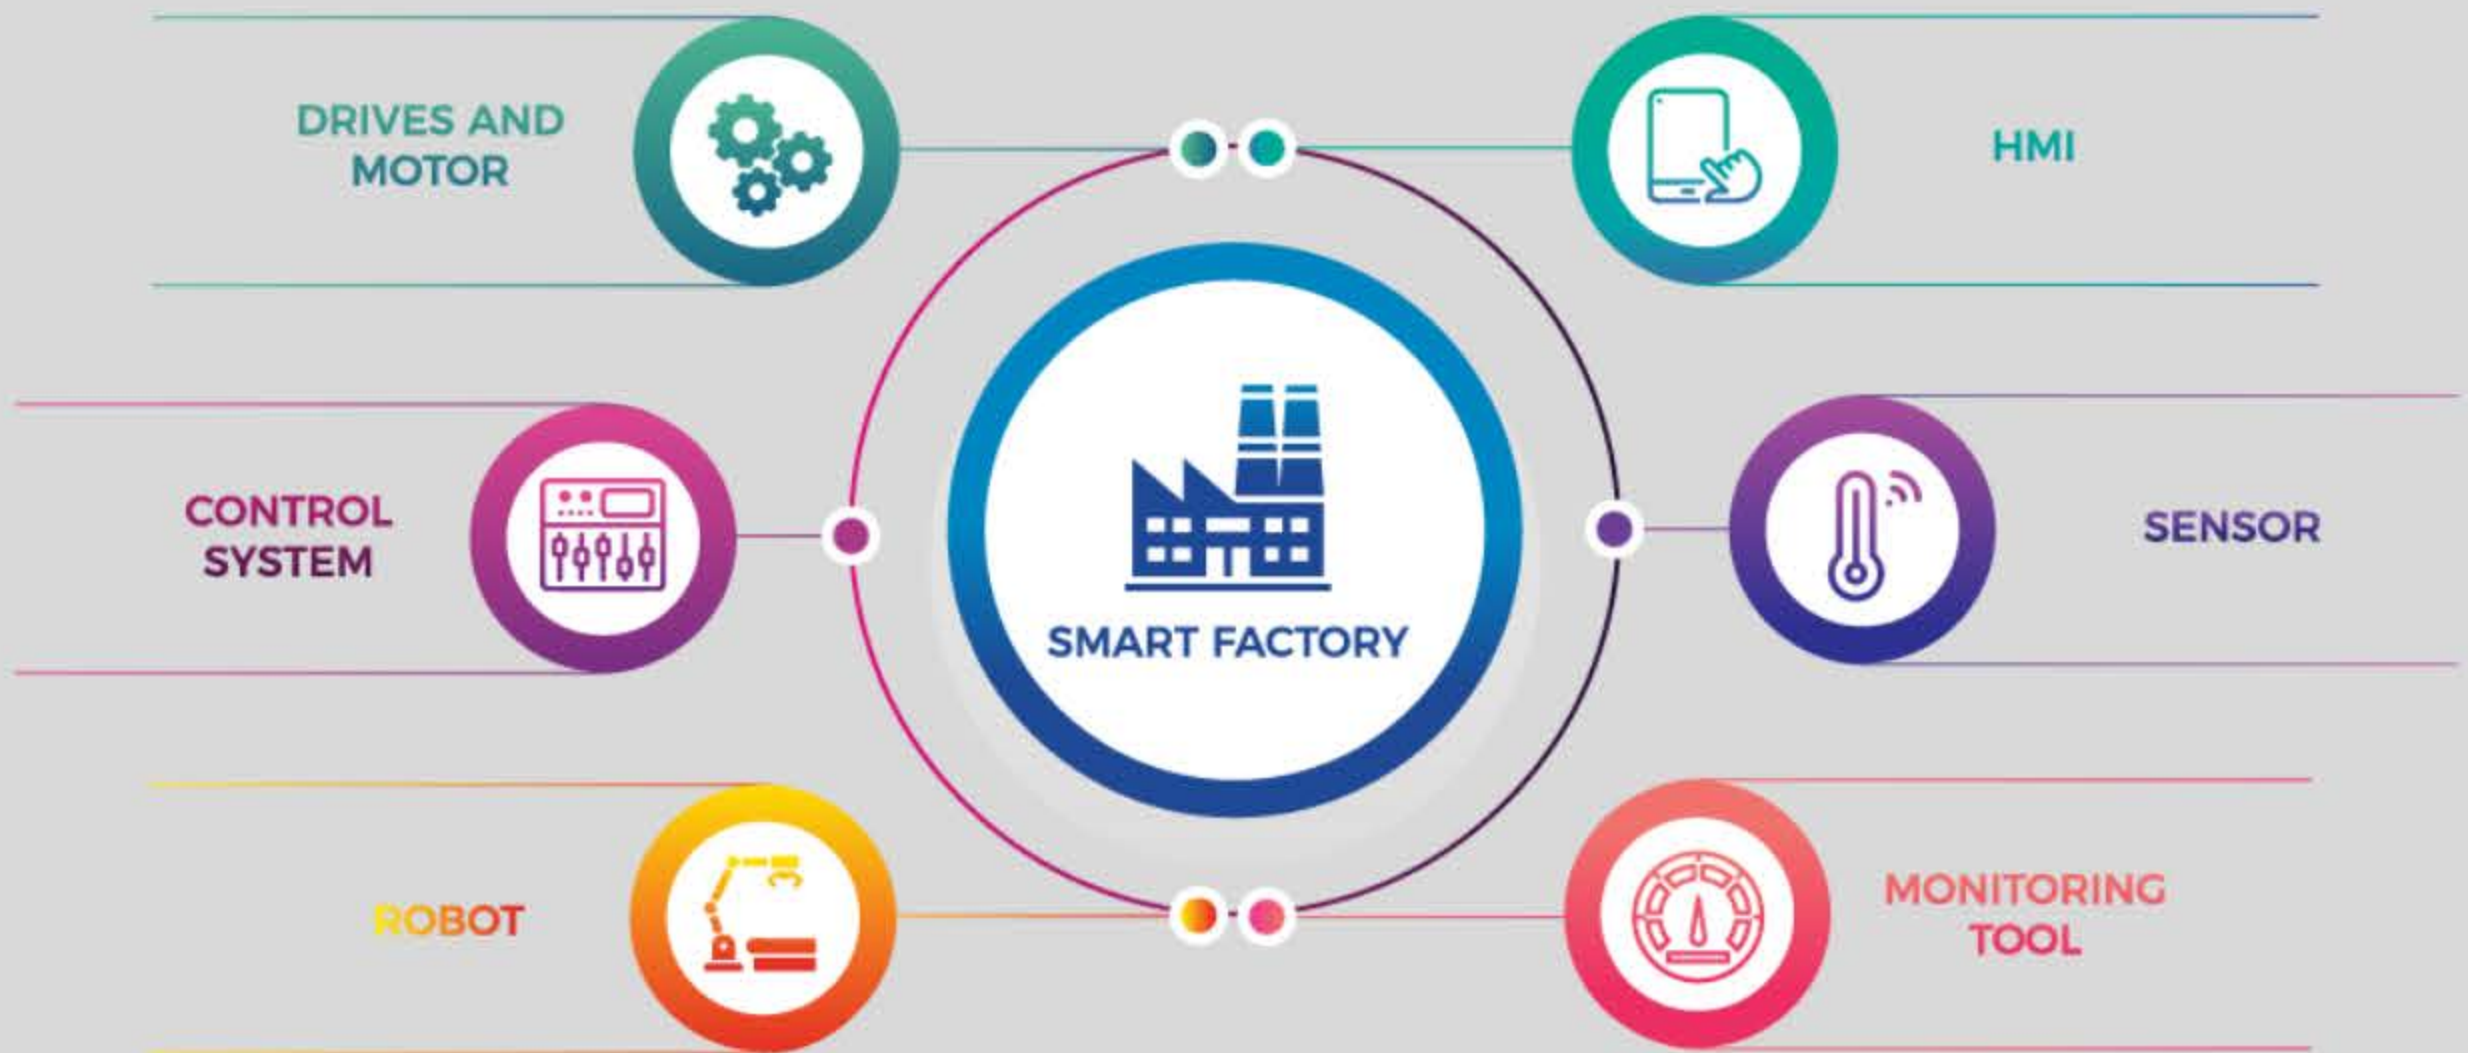

INDUSTRY 4.0

S E R V I C E S   O F F E R E D

Project planning, design and management

Control Panel and Control System design

Control Panel Fabrication

Comprehensive Software Development - SCADA, PLC and HMI

Machine Retrofitting

Site Installation and Cabling

Site Technical Support and Repair

Maintenance Contract